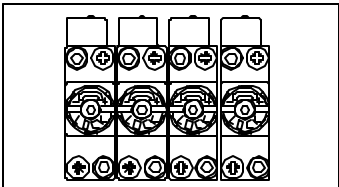

# 32 SERIES PLUG-IN BAR WITH SIDE REGULATOR

NOTE:  
-ALL DIMENSIONS SHOWN  
-ARE IN MILLIMETERS  
-TOLERANCES ON DIMENSIONS ± 0.2

# 32 SERIES NON PLUG-IN BAR WITH REGULATOR

NOTE:  
 -ALL DIMENSIONS SHOWN  
 ARE IN MILLIMETERS  
 -TOLERANCES ON DIMENSIONS  $\pm 0.2$   
 -SIDE OR BOTTOM PORTS AVAILABLE

# 32 SERIES NON PLUG-IN BAR WITH REGULATOR AND FLOW CONTROL

NOTE:  
-ALL DIMENSIONS SHOWN  
-ARE IN MILLIMETERS  
-TOLERANCES ON DIMENSIONS ± 0.2  
-SIDE OR BOTTOM PORTS AVAILABLE