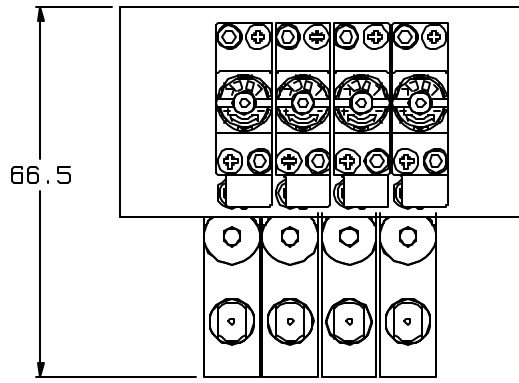

# 32 SERIES PLUG-IN BAR WITH SIDE REGULATOR

NOTE:  
-ALL DIMENSIONS SHOWN  
-ARE IN MILLIMETERS  
-TOLERANCES ON DIMENSIONS ± 0.2

# 32 SERIES NON PLUG-IN BAR WITH REGULATOR

NOTE:  
 -ALL DIMENSIONS SHOWN  
 ARE IN MILLIMETERS  
 -TOLERANCES ON DIMENSIONS  $\pm 0.2$   
 -SIDE OR BOTTOM PORTS AVAILABLE

# 32 SERIES NON PLUG-IN BAR WITH REGULATOR AND FLOW CONTROL

NOTE:  
-ALL DIMENSIONS SHOWN  
-ARE IN MILLIMETERS  
-TOLERANCES ON DIMENSIONS ± 0.2  
-SIDE OR BOTTOM PORTS AVAILABLE