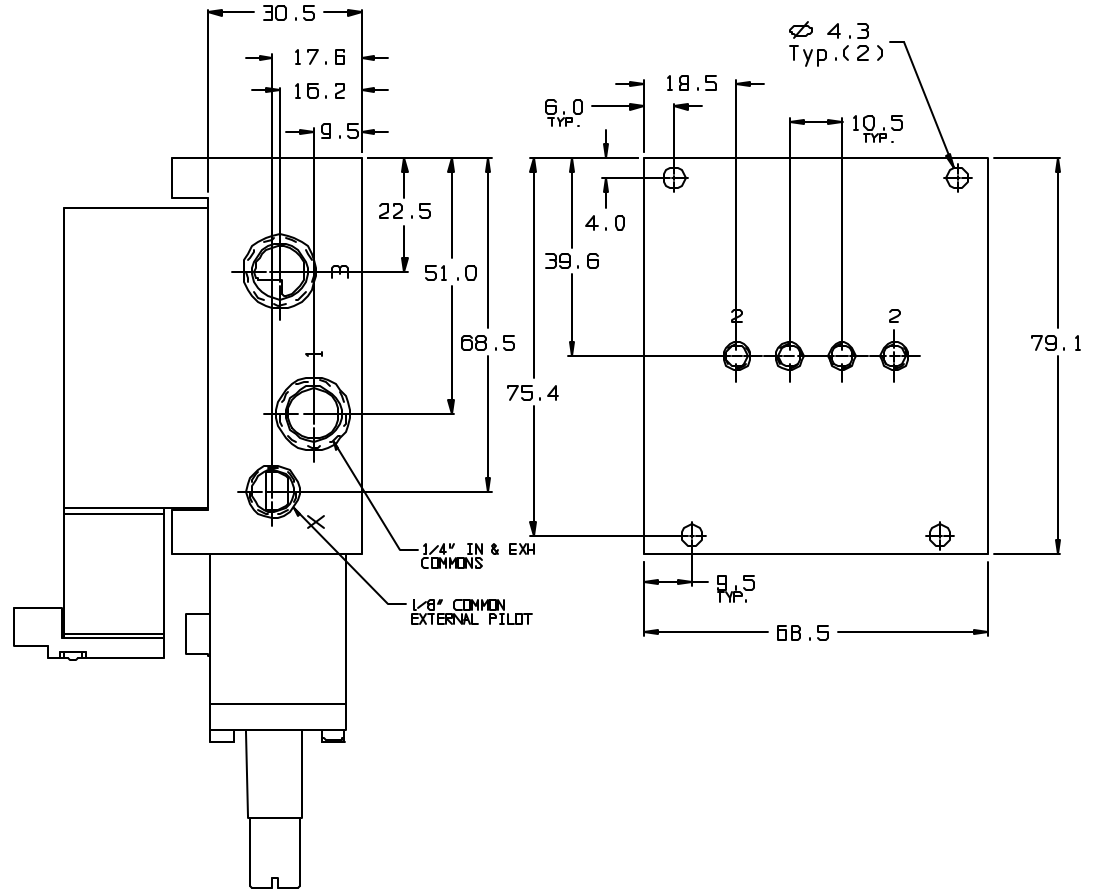

# 32 SERIES PLUG-IN BAR WITH SIDE REGULATOR

NOTE:  
-ALL DIMENSIONS SHOWN  
-ARE IN MILLIMETERS  
-TOLERANCES ON DIMENSIONS ± 0.2

# 32 SERIES NON PLUG-IN BAR WITH REGULATOR

NOTE:  
 -ALL DIMENSIONS SHOWN  
 ARE IN MILLIMETERS  
 -TOLERANCES ON DIMENSIONS  $\pm 0.2$   
 -SIDE OR BOTTOM PORTS AVAILABLE

# 32 SERIES NON PLUG-IN BAR WITH REGULATOR AND FLOW CONTROL

NOTE:  
-ALL DIMENSIONS SHOWN  
-ARE IN MILLIMETERS  
-TOLERANCES ON DIMENSIONS ± 0.2  
-SIDE OR BOTTOM PORTS AVAILABLE