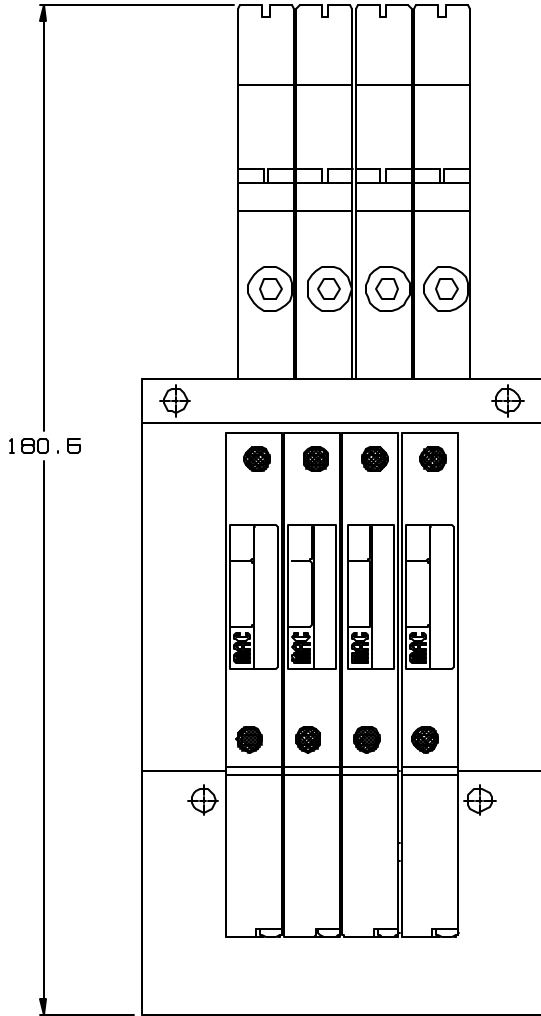

# 32 SERIES PLUG-IN BAR WITH SIDE REGULATOR

NOTE:  
-ALL DIMENSIONS SHOWN  
-ARE IN MILLIMETERS  
-TOLERANCES ON DIMENSIONS ± 0.2

# 32 SERIES NON PLUG-IN BAR WITH REGULATOR

NOTE:  
 -ALL DIMENSIONS SHOWN  
 ARE IN MILLIMETERS  
 -TOLERANCES ON DIMENSIONS  $\pm 0.2$   
 -SIDE OR BOTTOM PORTS AVAILABLE

# 32 SERIES NON PLUG-IN BAR WITH REGULATOR AND FLOW CONTROL

NOTE:  
-ALL DIMENSIONS SHOWN  
-ARE IN MILLIMETERS  
-TOLERANCES ON DIMENSIONS ± 0.2  
-SIDE OR BOTTOM PORTS AVAILABLE