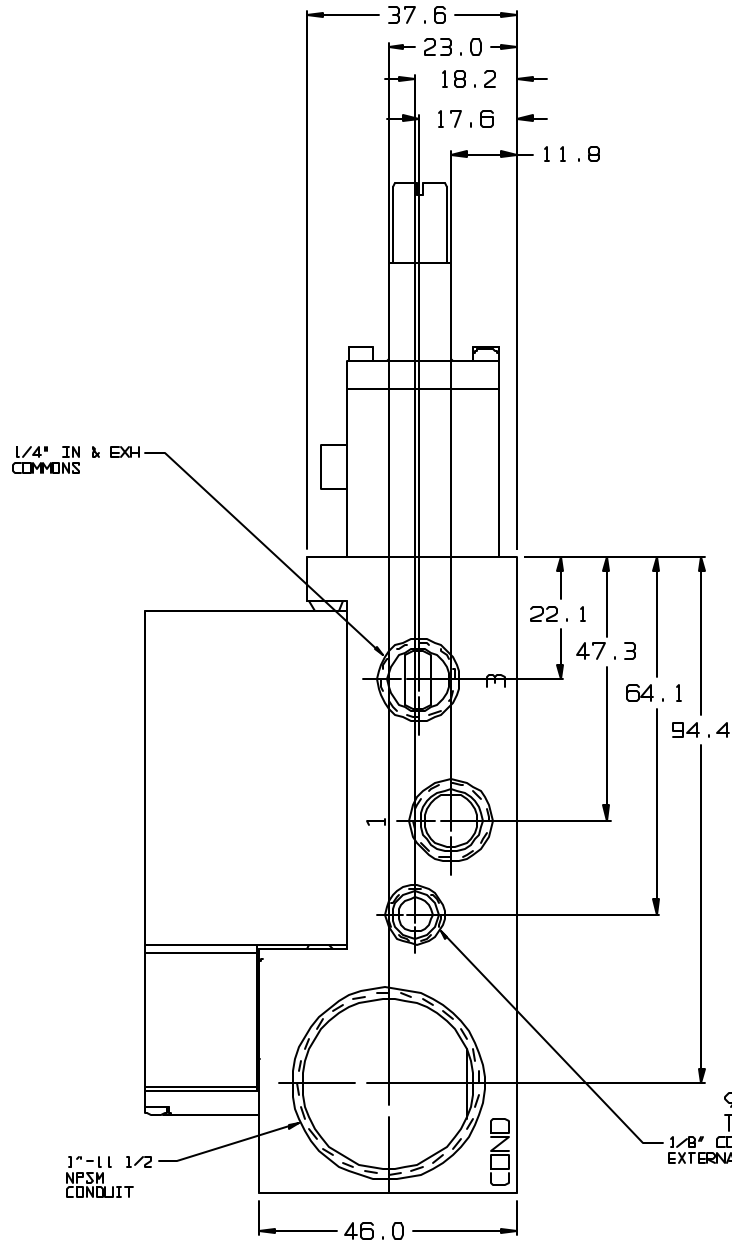

# 32 SERIES PLUG-IN BAR WITH SIDE REGULATOR

NOTE:  
-ALL DIMENSIONS SHOWN  
-ARE IN MILLIMETERS  
-TOLERANCES ON DIMENSIONS ± 0.2

# 32 SERIES NON PLUG-IN BAR WITH REGULATOR

NOTE:  
 -ALL DIMENSIONS SHOWN  
 ARE IN MILLIMETERS  
 -TOLERANCES ON DIMENSIONS  $\pm 0.2$   
 -SIDE OR BOTTOM PORTS AVAILABLE

# 32 SERIES NON PLUG-IN BAR WITH REGULATOR AND FLOW CONTROL

NOTE:  
-ALL DIMENSIONS SHOWN  
-ARE IN MILLIMETERS  
-TOLERANCES ON DIMENSIONS ± 0.2  
-SIDE OR BOTTOM PORTS AVAILABLE