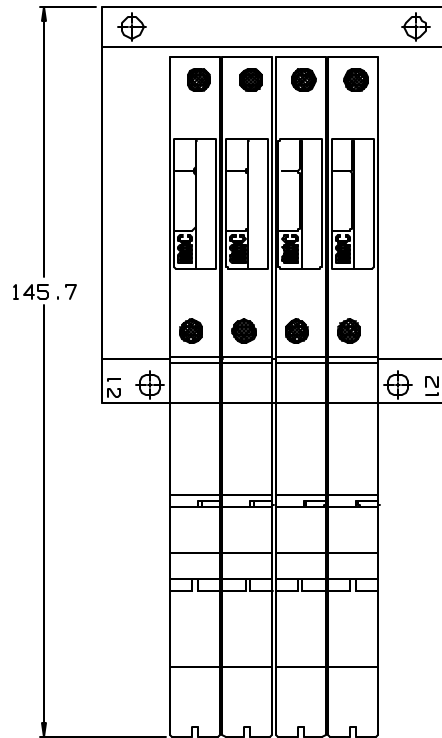

# 32 SERIES PLUG-IN BAR WITH SIDE REGULATOR

NOTE:  
-ALL DIMENSIONS SHOWN  
-ARE IN MILLIMETERS  
-TOLERANCES ON DIMENSIONS ± 0.2

# 32 SERIES NON PLUG-IN BAR WITH REGULATOR

NOTE:  
 -ALL DIMENSIONS SHOWN  
 ARE IN MILLIMETERS  
 -TOLERANCES ON DIMENSIONS  $\pm 0.2$   
 -SIDE OR BOTTOM PORTS AVAILABLE

# 32 SERIES NON PLUG-IN BAR WITH REGULATOR AND FLOW CONTROL

NOTE:  
-ALL DIMENSIONS SHOWN  
-ARE IN MILLIMETERS  
-TOLERANCES ON DIMENSIONS ± 0.2  
-SIDE OR BOTTOM PORTS AVAILABLE