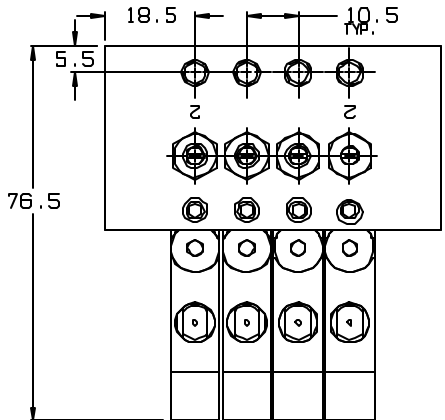

# 32 SERIES PLUG-IN BAR WITH SIDE REGULATOR

NOTE:  
-ALL DIMENSIONS SHOWN  
-ARE IN MILLIMETERS  
-TOLERANCES ON DIMENSIONS ± 0.2

# 32 SERIES NON PLUG-IN BAR WITH REGULATOR

NOTE:  
 -ALL DIMENSIONS SHOWN  
 ARE IN MILLIMETERS  
 -TOLERANCES ON DIMENSIONS  $\pm 0.2$   
 -SIDE OR BOTTOM PORTS AVAILABLE

# 32 SERIES NON PLUG-IN BAR WITH REGULATOR AND FLOW CONTROL

NOTE:  
-ALL DIMENSIONS SHOWN  
-ARE IN MILLIMETERS  
-TOLERANCES ON DIMENSIONS ± 0.2  
-SIDE OR BOTTOM PORTS AVAILABLE