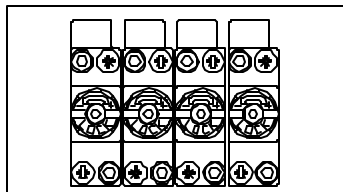

# 32 SERIES PLUG-IN BAR WITH SIDE REGULATOR

NOTE:  
-ALL DIMENSIONS SHOWN  
-ARE IN MILLIMETERS  
-TOLERANCES ON DIMENSIONS ± 0.2

# 32 SERIES NON PLUG-IN BAR WITH REGULATOR

NOTE:  
 -ALL DIMENSIONS SHOWN  
 ARE IN MILLIMETERS  
 -TOLERANCES ON DIMENSIONS  $\pm 0.2$   
 -SIDE OR BOTTOM PORTS AVAILABLE

# 32 SERIES NON PLUG-IN BAR WITH REGULATOR AND FLOW CONTROL

NOTE:  
-ALL DIMENSIONS SHOWN  
-ARE IN MILLIMETERS  
-TOLERANCES ON DIMENSIONS ± 0.2  
-SIDE OR BOTTOM PORTS AVAILABLE