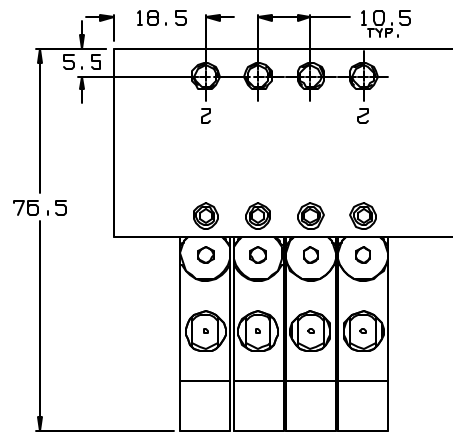

# 32 SERIES PLUG-IN BAR WITH SIDE REGULATOR

NOTE:  
-ALL DIMENSIONS SHOWN  
-ARE IN MILLIMETERS  
-TOLERANCES ON DIMENSIONS ± 0.2

# 32 SERIES NON PLUG-IN BAR WITH REGULATOR

NOTE:  
 -ALL DIMENSIONS SHOWN  
 ARE IN MILLIMETERS  
 -TOLERANCES ON DIMENSIONS  $\pm 0.2$   
 -SIDE OR BOTTOM PORTS AVAILABLE

# 32 SERIES NON PLUG-IN BAR WITH REGULATOR AND FLOW CONTROL

NOTE:  
-ALL DIMENSIONS SHOWN  
-ARE IN MILLIMETERS  
-TOLERANCES ON DIMENSIONS ± 0.2  
-SIDE OR BOTTOM PORTS AVAILABLE