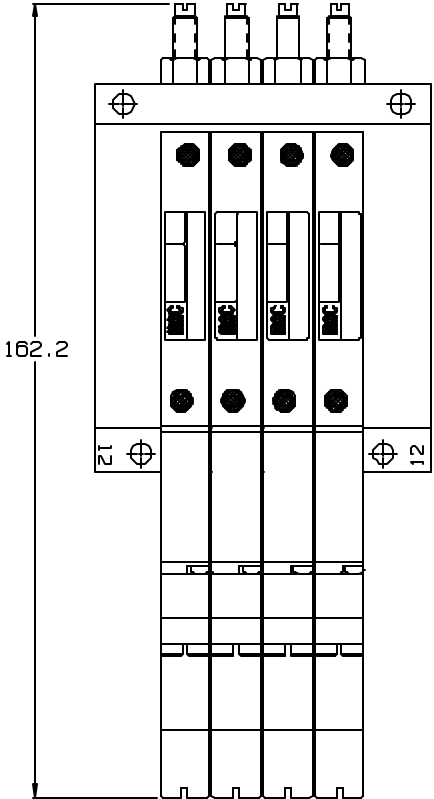

# 32 SERIES PLUG-IN BAR WITH SIDE REGULATOR

NOTE:  
-ALL DIMENSIONS SHOWN  
-ARE IN MILLIMETERS  
-TOLERANCES ON DIMENSIONS ± 0.2

# 32 SERIES NON PLUG-IN BAR WITH REGULATOR

NOTE:  
 -ALL DIMENSIONS SHOWN  
 ARE IN MILLIMETERS  
 -TOLERANCES ON DIMENSIONS  $\pm 0.2$   
 -SIDE OR BOTTOM PORTS AVAILABLE

# 32 SERIES NON PLUG-IN BAR WITH REGULATOR AND FLOW CONTROL

NOTE:  
-ALL DIMENSIONS SHOWN  
-ARE IN MILLIMETERS  
-TOLERANCES ON DIMENSIONS ± 0.2  
-SIDE OR BOTTOM PORTS AVAILABLE