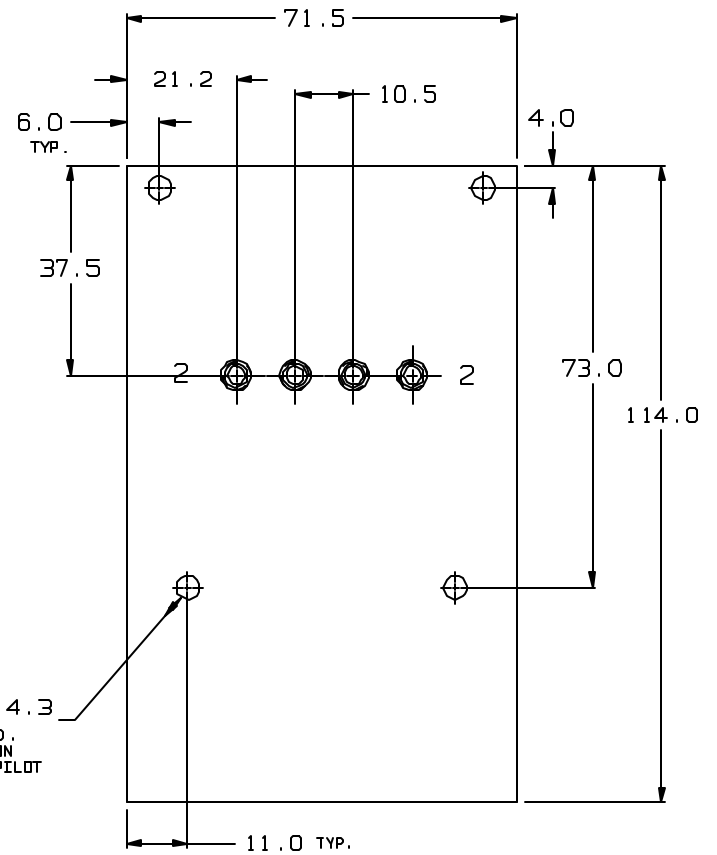

# 32 SERIES PLUG-IN BAR WITH SIDE REGULATOR

NOTE:  
-ALL DIMENSIONS SHOWN  
-ARE IN MILLIMETERS  
-TOLERANCES ON DIMENSIONS ± 0.2

# 32 SERIES NON PLUG-IN BAR WITH REGULATOR

NOTE:  
 -ALL DIMENSIONS SHOWN  
 ARE IN MILLIMETERS  
 -TOLERANCES ON DIMENSIONS  $\pm 0.2$   
 -SIDE OR BOTTOM PORTS AVAILABLE

# 32 SERIES NON PLUG-IN BAR WITH REGULATOR AND FLOW CONTROL

NOTE:  
-ALL DIMENSIONS SHOWN  
-ARE IN MILLIMETERS  
-TOLERANCES ON DIMENSIONS ± 0.2  
-SIDE OR BOTTOM PORTS AVAILABLE