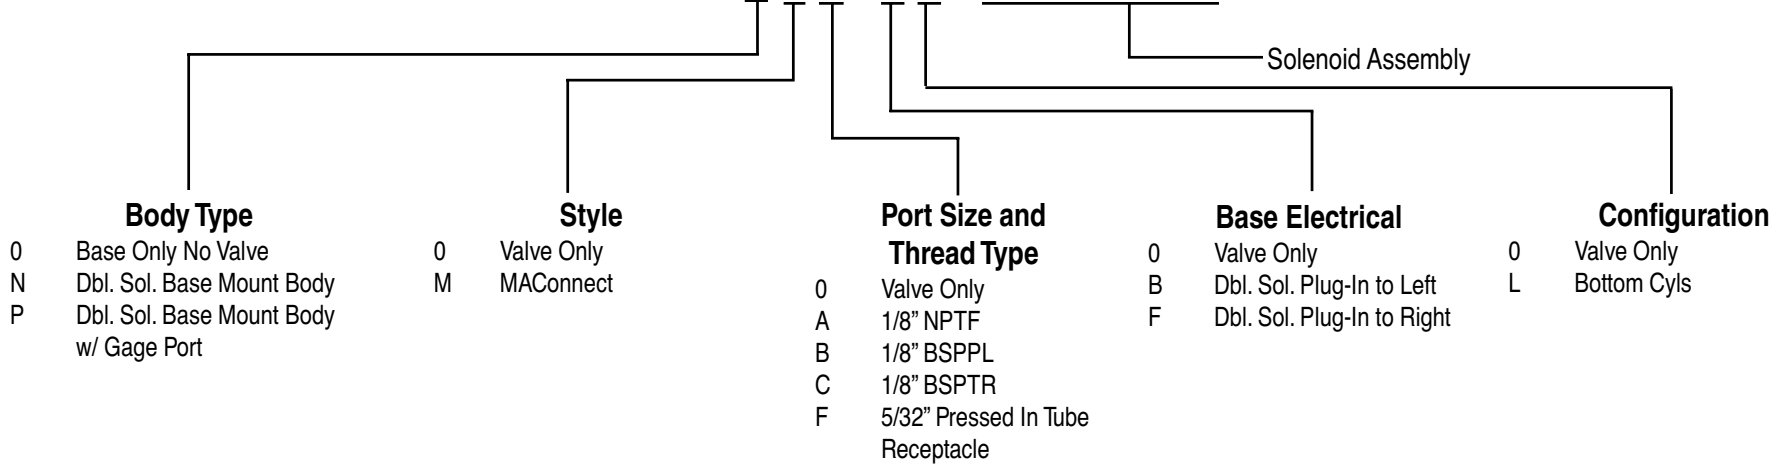

## 46 Series Double Solenoid for MACConnect™

46A - X X X - X X - JXXP - X XX

**Parts**

28502	Exhaust Isolator
28501	Inlet Isolator
M-46002	Valve Blanking Plate

Revised from sales bulletin #11-03