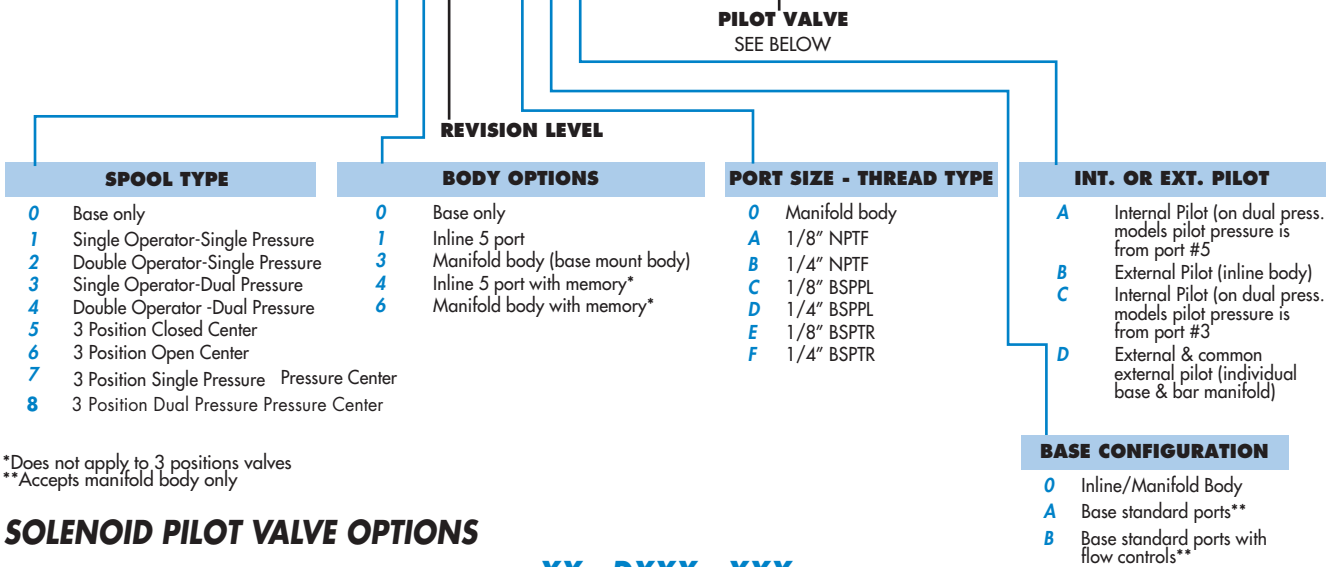

HOW TO ORDER

52A - XX - XXX - (XX - DXXX - XXX) SEE BELOW

4XXA - XXX - XX - DXXX - XXX

*Does not apply to 3 positions valves
**Accepts manifold body only

SOLENOID PILOT VALVE OPTIONS

XX - DXXX - XXX

*Use this lead wire length for plug-in connectors.