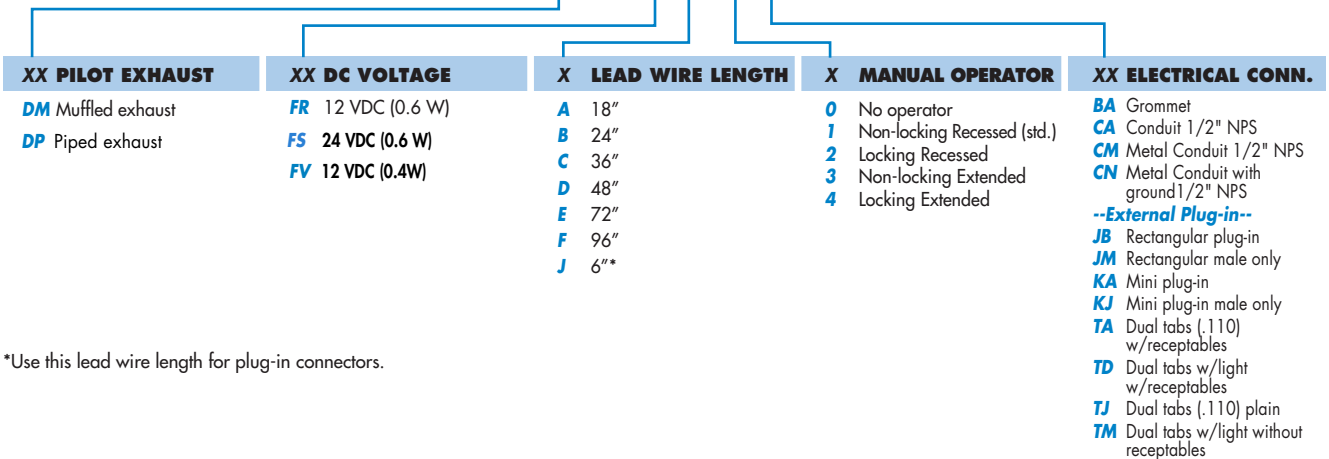

HOW TO ORDER

52A - XX - XXX - (XX - DXXX - XXX) SEE BELOW

4XXA - XXX - XX - DXXX - XXX

*Does not apply to 3 positions valves
**Accepts manifold body only

SOLENOID PILOT VALVE OPTIONS

XX - DXXX - XXX

*Use this lead wire length for plug-in connectors.