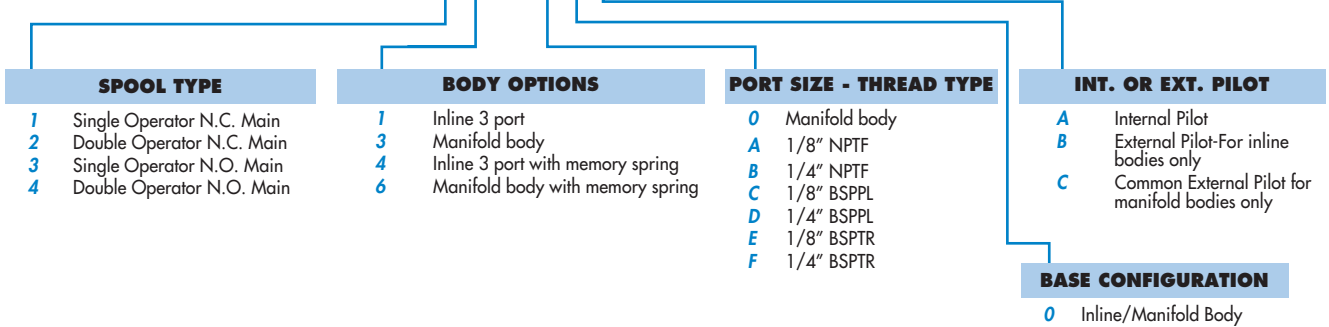

HOW TO ORDER

52A - XX - XXX - (XX - DXXX - XXX) SEE BELOW

4XXA - XXX - XX - DXXX - XXX

*Does not apply to 3 positions valves
**Accepts manifold body only

SOLENOID PILOT VALVE OPTIONS

XX - DXXX - XXX

*Use this lead wire length for plug-in connectors.