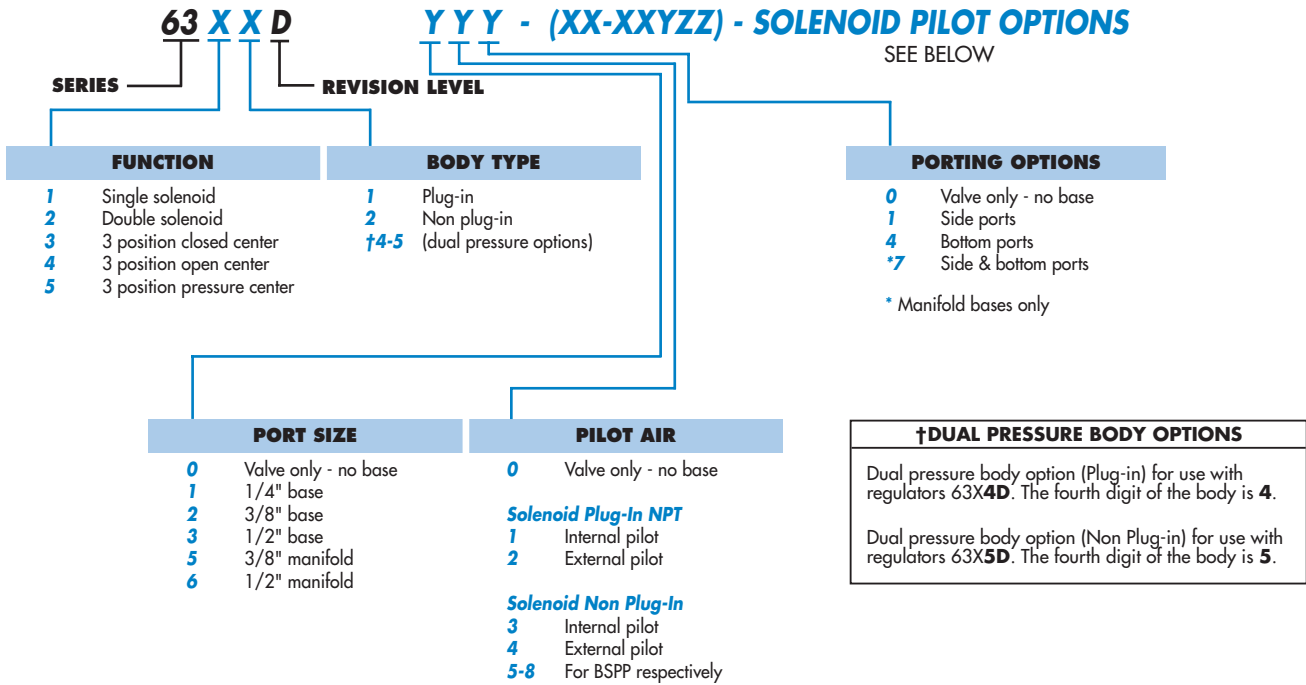

HOW TO ORDER

BODY/BASE OPTIONS

PILOT VALVE OPTIONS

MODIFICATIONS

MOD 0210 Bottom inlet port in addition to side inlet port (manifolds only)

TO ORDER: 6311D-511-FM-A51DA MOD 0210

Manifold Accessories: Inlet Isolators #32839. Exhaust Isolator #28309.

- NOTE:**
- The valve less base is always the same for internal or external pilot. These options are effected in the base or manifold.
 - When ordering an external pilot connection for manifold bases, a common external pilot is standard. One connection only is required for all the valves in the manifold whether single or double solenoid.