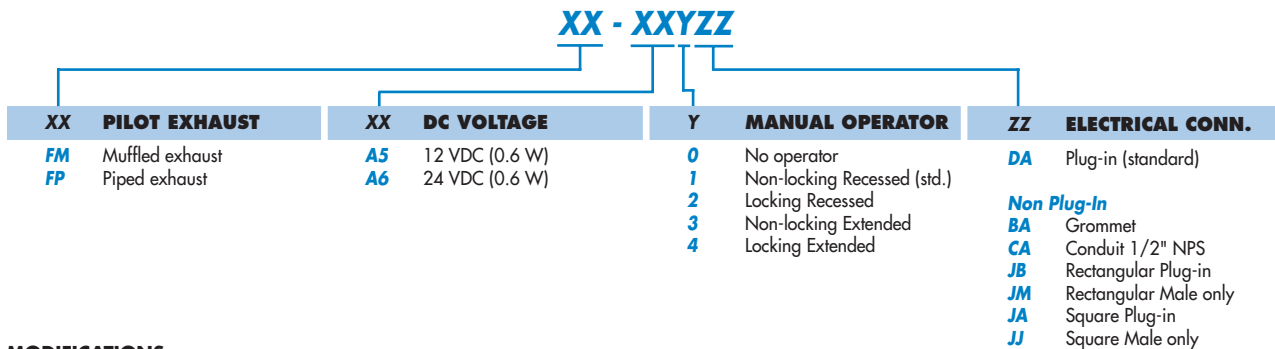

HOW TO ORDER

BODY/BASE OPTIONS

PILOT VALVE OPTIONS

MODIFICATIONS

MOD 0210 Bottom inlet port in addition to side inlet port (manifolds only)

TO ORDER: 6311D-511-FM-A51DA MOD 0210

Manifold Accessories: Inlet Isolators #32839. Exhaust Isolator #28309.

- NOTE:**
- The valve less base is always the same for internal or external pilot. These options are effected in the base or manifold.
 - When ordering an external pilot connection for manifold bases, a common external pilot is standard. One connection only is required for all the valves in the manifold whether single or double solenoid.